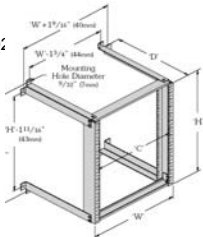

Racks & Runway

MFG	MFG PART #	DESCRIPTION	NCE PART #
<u>RUNWAY & ACCESSORIES</u>			
B-LINE	SB-17U-12-B FB	Runway 12"x12" x 10', Black	.305740
	SB-2004 ABZ	J-Bolt Kit	.330327
	SB-2101-A BZ	Horizontal Tee Splice Kit Black	.330332
	SB-2107-BZ	Splice Kit Black	.330328
	SB-2113-12 FB	Wall Angle Bracket	.330333
	SB-2133-12 FB	Top Plate Black	.330330
	SB-21-A	End Caps	.352580

WALL MOUNT RACKS

SIGNAMAX	HWB-175	Hinged wall mt brkt 1.75"	HWB-175

.295709

NCE PART #

B-LINE	SB-556-084-XU FB	7' Universal Rack Black	.319757
	SB-584 FB	Wall Brace Kits Black	.422660
	SB-702-19-25-18-FB	Wall Mount Relay Rack 25" H	.409400
	SB-706-19-24-18-FB	Wall Mount Swing Gate Relay Rack 24" H Black	.313777
	SB-745S-19-19 SFB	Low Profile Shelf 19" Black	.332068
	SB-586-04	Mounting Screw 12/24	.330682
	SB-588-A	Rack Anchor Kit	.330684
	SB-669-1 x 7 3/4	Grounding Strap	.330858
Leviton	P1020-12S	Rack mount power strip 10 ea. 5-15R	.331907

SB-702

SB-669-1 x 7 3/4

GROUNDING BUS