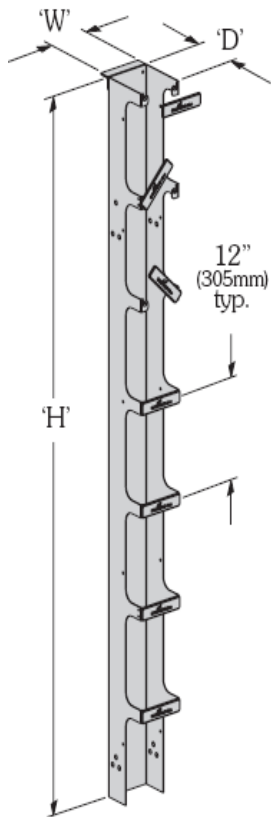

Cable Management

MFG	MFG PART #	DESCRIPTION	NCE PART #
B-LINE	SB57163S084FB	3-5/8" W x 6-3/8" D x 84" Single sided vertical wire manager black	.330848
	SB57166S084FB	6" W x 6-3/8"D x 84" Single sided vertical wire manager black	.330331
	SB57163D084FB	3-5/8" W x 12-3/4"D x 84" Double sided vertical wire manager black	.331426
SIGNAMAX	CMP-175-A	5 ring Horiz. Cable mgmt (1.75"H x 3"D)	.295707
	CMP-350-A	5 ring Horiz. Cable Mgmt (3"H x 3"D)	.295708
Arlington	TVB613	TV Box for plasma/LCD TVs	.378120
Leviton	43115-75	Velcro, 3/4" x 75ft	0.23498

SB5716(3/6)S084FB

SB5716xS

SB57163D084FB

SB5716xD

CMP-175-A

CMP-350-A

TVB613

43115-75