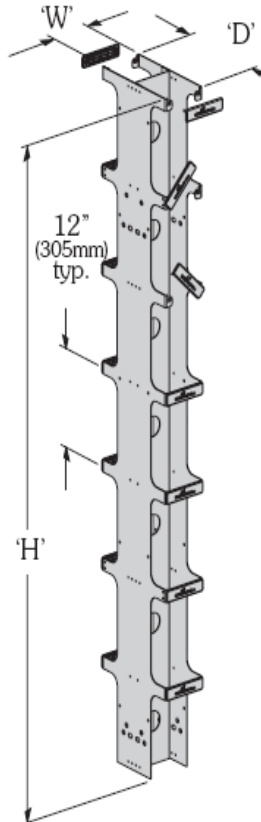

Cable Management

MFG	MFG PART #	DESCRIPTION	NCE PART #
B-LINE	SB57163S084FB	3-5/8" W x 6-3/8" D x 84" Single sided vertical wire manager black	.330848
	SB57166S084FB	6" W x 6-3/8"D x 84" Single sided vertical wire manager black	.330331
	SB57163D084FB	3-5/8" W x 12-3/4"D x 84" Double sided vertical wire manager black	.331426
SIGNAMAX	CMP-175-A	5 ring Horiz. Cable mgmt (1.75"H x 3"D)	.295707
	CMP-350-A	5 ring Horiz. Cable Mgmt (3"H x 3"D)	.295708
Arlington	TVB613	TV Box for plasma/LCD TVs	.378120
Leviton	43115-75	Velcro, 3/4" x 75ft	0.23498

SB5716(3/6)S084FB

SB5716xS

SB57163D084FB

SB5716xD

CMP-175-A

CMP-350-A

TVB613

43115-75